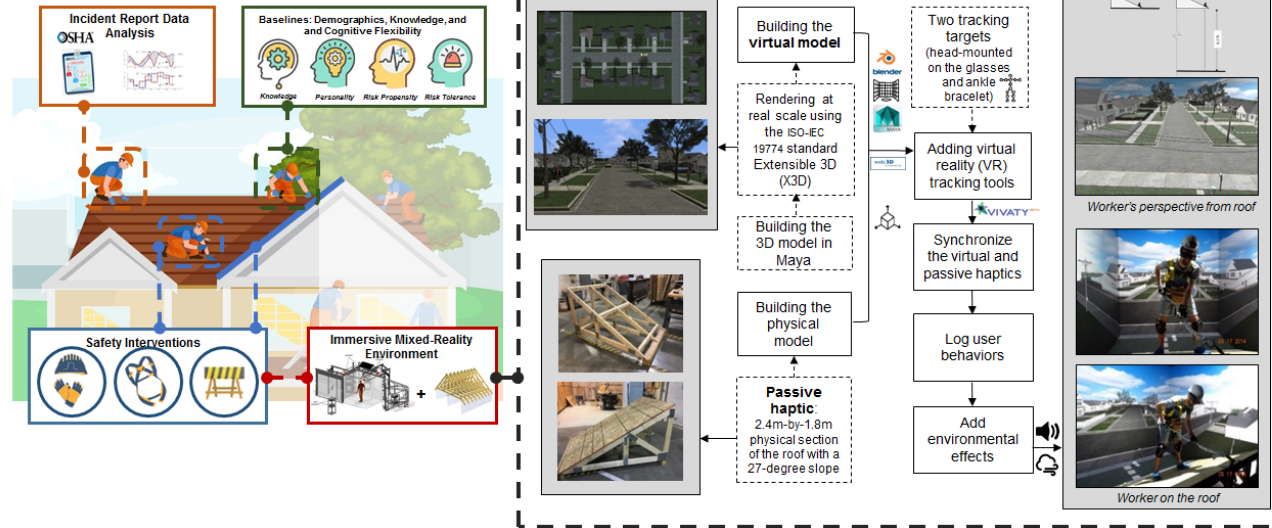

Testing Risk-taking Behavior w/ VR

S. Hasanzadeh, N. F. Polys and J. M. de la Garza, "Presence, Mixed Reality, and Risk-Taking Behavior: A Study in Safety Interventions," in *IEEE Transactions on Visualization and Computer Graphics*, vol. 26, no. 5, pp. 2115-2125, May 2020, doi: 10.1109/TVCG.2020.2973055.

Experimental Design

Prof Hasanzadeh now @ Purdue