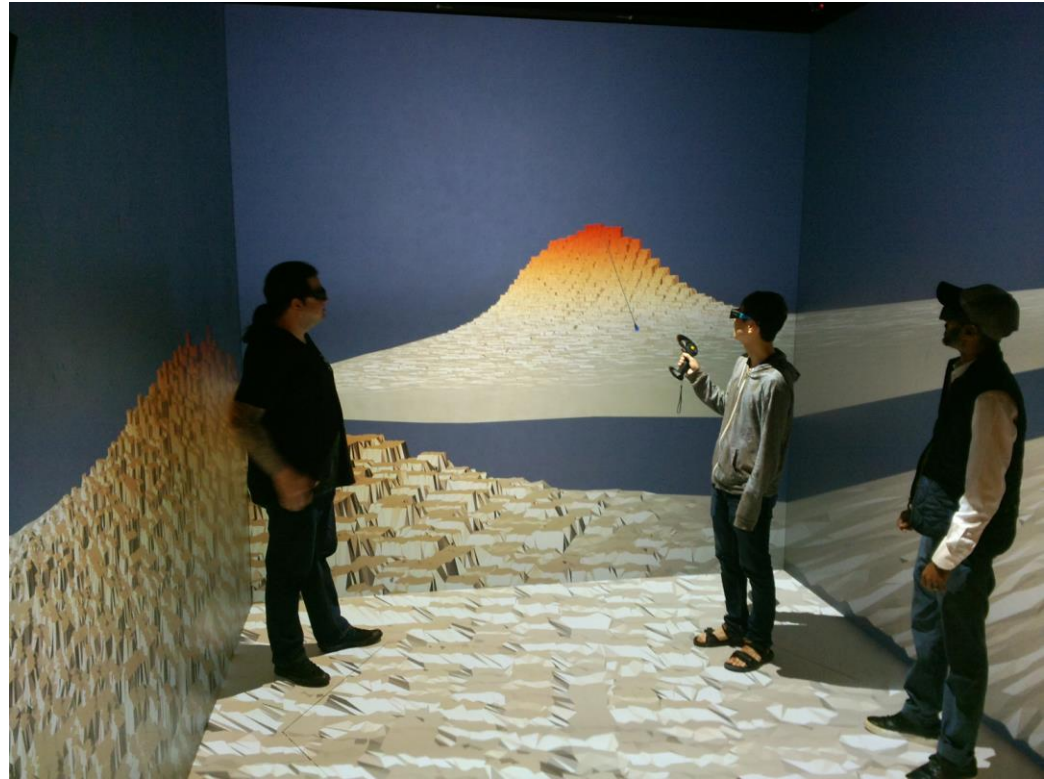

Jefferson National Lab

<http://metagrid2.sv.vt.edu/~oli1230/JLAB6/>